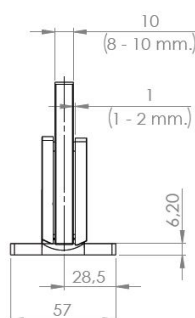

PRODUCT SHEET

Description:

Shower Hinge "Rio", Wall/Glass, CPL, Centre Back Pl, 8-10mm Glass Thickness, W/15 DG Angle Adjustment Function & 25DG, Return Function, Brass Material, Hidden Screws., Black Fiber Gaskets: 2 x 1mm & 2 x 2mm Thickness., Load Capacity Pr. Pair: 45kg

Item number:

15.23.880-0

Units	Box	Carton	HS Code	Barcode
Pcs.	1	20	8302100090	 5704866500500

SISO A/S

Mileparken 11
DK-2740 Skovlunde
Denmark
VAT: 24786013

Phone +45 45 830 900

www.siso.dk
siso@siso.dk

Danske Bank
Nytorv Branch
Copenhagen
SWIFT: DABADKKK

Account no.
4180 3112 112936
IBAN Account
DK7230003112112936