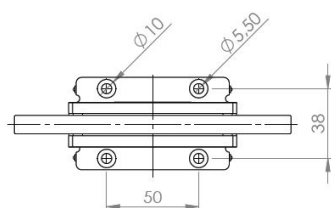

PRODUCT SHEET

Description:

Shower Hinge "Rio", Wall/Glass, CPL, Centre Back Pl, 8-10mm Glass Thickness, W/15 DG Angle Adjustment Function & 25DG, Return Function, Brass Material, Hidden Screws., Black Fiber Gaskets: 2 x 1mm & 2 x 2mm Thickness., Load Capacity Pr. Pair: 45kg

Item number:

15.23.880-0

Units	Box	Carton	HS Code	Barcode
Pcs.	1	20	8302100090	 5704866500500

SISO A/S

Mileparken 11
DK-2740 Skovlunde
Denmark
VAT: 24786013

Phone +45 45 830 900

www.siso.dk
siso@siso.dk

Danske Bank
Nytorv Branch
Copenhagen
SWIFT: DABADKKK

Account no.
4180 3112 112936
IBAN Account
DK7230003112112936