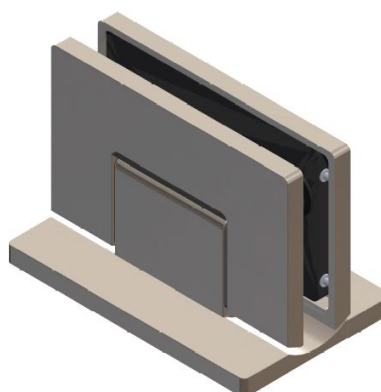

PRODUCT SHEET

Description:

Shower Hinge "Rio", Wall/Glass, CPL, Centre Back Pl, 8-10mm Glass Thickness, W/15 DG Angle Adjustment Function & 25DG, Return Function, Brass Material, Hidden Screws., Black Fiber Gaskets: 2 x 1mm & 2 x 2mm Thickness., Load Capacity Pr. Pair: 45kg

Item number:

15.23.880-0

Units	Box	Carton	HS Code	Barcode
Pcs.	1	20	8302100090	 5704866500500

SISO A/S

Mileparken 11
DK-2740 Skovlunde
Denmark
VAT: 24786013

Phone +45 45 830 900

www.siso.dk
siso@siso.dk

Danske Bank
Nytorv Branch
Copenhagen
SWIFT: DABADKKK

Account no.
4180 3112 112936
IBAN Account
DK7230003112112936